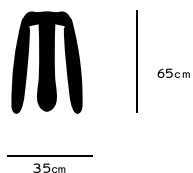

Dimensions

kitchen

Colours steel

heat cosmic blue

heat flamed gold

www.zieta.pl

Zieta Design Studio

ul. Kościerzyńska 16-18
51-430 Wrocław
Poland

Email: info@zieta.pl
Phone: +48 785 911 861