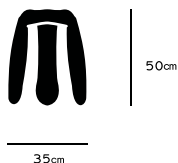

copper- 4,8 kg

Gross Weight

copper- 9 kg

Copper collection

limited edition
300 pcs

Dimensions

standard

Colours