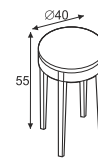

### AVAILABLE DIMENSIONS

**SECRET**  
COFFEE TABLE Ø40  
with FRAME

**SECRET**  
COFFEE TABLE Ø50  
with FRAME

**SECRET**  
COFFEE TABLE Ø80  
with FRAME

**SECRET**  
COFFEE TABLE Ø80  
ALL WOODEN

**SECRET**  
CONSOLE TABLE 120 x 35 with drawer  
ALL WOODEN

**SECRET**  
COFFEE TABLE Ø50  
ALL WOODEN

**SECRET**  
COFFEE TABLE Ø40  
ALL WOODEN