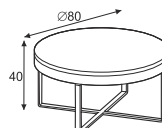

### AVAILABLE DIMENSIONS

**SECRET**  
COFFEE TABLE Ø40  
with FRAME

**SECRET**  
COFFEE TABLE Ø50  
with FRAME

**SECRET**  
COFFEE TABLE Ø80  
with FRAME

**SECRET**  
COFFEE TABLE Ø80  
ALL WOODEN

**SECRET**  
CONSOLE TABLE 120 x 35 with drawer  
ALL WOODEN

**SECRET**  
COFFEE TABLE Ø50  
ALL WOODEN

**SECRET**  
COFFEE TABLE Ø40  
ALL WOODEN