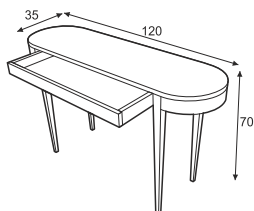

www.sits.eu  
NOVEMBER 2015

The SECRET COFFEE is mysterious inside.

The group consists of three unique round tables. One is made entirely of wood, the other two have a wooden top supported by a metal frame. There is a secret hidden in the table, slide the top and find a practical storage for small items.

### AVAILABLE DIMENSIONS

**SECRET**  
COFFEE TABLE Ø40  
with FRAME

**SECRET**  
COFFEE TABLE Ø50  
with FRAME

**SECRET**  
COFFEE TABLE Ø80  
with FRAME

**SECRET**  
COFFEE TABLE Ø80  
ALL WOODEN

**SECRET**  
CONSOLE TABLE 120 x 35 with drawer  
ALL WOODEN