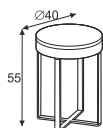

### AVAILABLE DIMENSIONS

**SECRET**  
COFFEE TABLE Ø40  
with FRAME

**SECRET**  
COFFEE TABLE Ø50  
with FRAME

**SECRET**  
COFFEE TABLE Ø80  
with FRAME

**SECRET**  
COFFEE TABLE Ø80  
ALL WOODEN

**SECRET**  
CONSOLE TABLE 120 x 35 with drawer  
ALL WOODEN