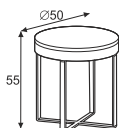

### AVAILABLE DIMENSIONS

**SECRET**  
COFFEE TABLE Ø40  
with FRAME

**SECRET**  
COFFEE TABLE Ø50  
with FRAME

**SECRET**  
COFFEE TABLE Ø80  
with FRAME

**SECRET**  
COFFEE TABLE Ø80  
ALL WOODEN

**SECRET**  
CONSOLE TABLE 120 x 35 with drawer  
ALL WOODEN