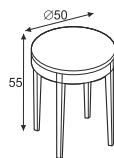

### AVAILABLE DIMENSIONS

**SECRET**  
COFFEE TABLE Ø40  
with FRAME

**SECRET**  
COFFEE TABLE Ø50  
with FRAME

**SECRET**  
COFFEE TABLE Ø80  
with FRAME

**SECRET**  
COFFEE TABLE Ø80  
ALL WOODEN

**SECRET**  
CONSOLE TABLE 120 x 35 with drawer  
ALL WOODEN

**SECRET**  
COFFEE TABLE Ø50  
ALL WOODEN

**SECRET**  
COFFEE TABLE Ø40  
ALL WOODEN