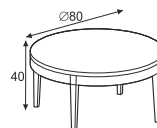

### AVAILABLE DIMENSIONS

**SECRET**  
COFFEE TABLE Ø40  
with FRAME

**SECRET**  
COFFEE TABLE Ø50  
with FRAME

**SECRET**  
COFFEE TABLE Ø80  
with FRAME

**SECRET**  
COFFEE TABLE Ø80  
ALL WOODEN

**SECRET**  
CONSOLE TABLE 120 x 35 with drawer  
ALL WOODEN

**SECRET**  
COFFEE TABLE Ø50  
ALL WOODEN

**SECRET**  
COFFEE TABLE Ø40  
ALL WOODEN